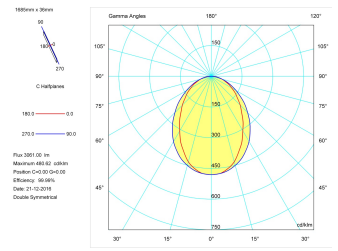

## Pictograms

---

**Product**

---

Real power (W)	43
Real luminous flux (Lm)	3061
Luminous efficiency (Lm/W)	71,2
Beam angle (°)	75
Life time (h)	50000
IP	40
Electrical class insulation	Class 1
Operating temperature	from -20°C to 35°C
Electrical feeding	220..240V, 50/60Hz
Colour	Grey
Energy efficiency class	A

---

Light source included	Yes
Light source	Led
Nominal power (W)	40
Nominal luminous flux (Lm)	4670
Colour temperature (K)	3000
Colour consistency (SDCM)	3
CRI	80

---

---

**Photometry**

---

**Photometry**

**Accessories**