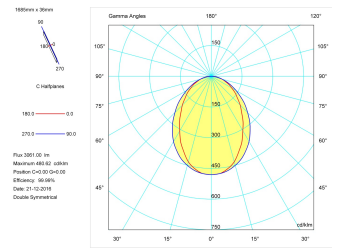

Photometry

Accessories

11.1671.0002.63

Suspension with 5 poles electrical wire.

138/511/63

Suspension without fed wiring.