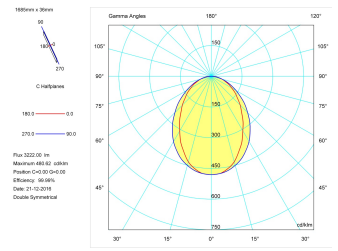

Photometry

Accessories

11.1671.0002.63

Suspension with 5 poles electrical wire.

138/511/63

Suspension without fed wiring.