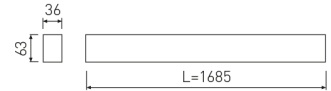

Dimensions

Product dimensions (mm)	36 x 1685 x 63
Packing dimensions (mm)	45 x 1710 x 75

Scheme

Scheme

1685mm length minimalist LED linear luminaire for single use from the TROLL family Essence.

DESCRIPTION