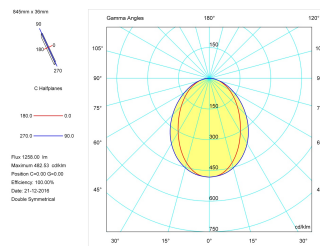

Photometry

Accessories

11.1671.0001.04	Suspension with 3 poles electrical wire.
11.1671.0003.00	Essence Ecoled aligner continuous line ON/OFF

Picture

11.1671.0005.04	End cap recessed Essence Ecoled.
138/511/04	Suspension without fed wiring.