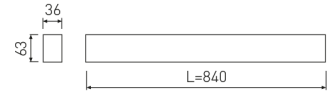

Dimensions

Product dimensions (mm)	36 x 840 x 63
Packing dimensions (mm)	45 x 870 x 75

Scheme

Scheme

845 mm length minimalist LED linear luminaire for continuous lines construction from the TROLL family Essence.