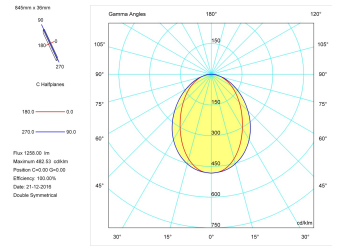

Photometry

Accessories

11.1671.0001.63	Suspension with 3 poles electrical wire.
11.1671.0003.00	Essence Ecoled aligner continuous line ON/OFF

Picture

11.1671.0005.63	End cap recessed Essence Ecoled .
138/511/63	Suspension without fed wiring.