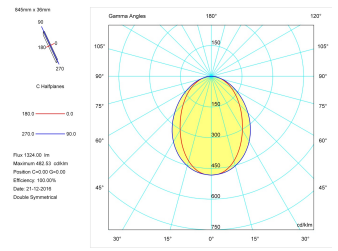

---

**Pictograms**

---

**Product**

---

Real power (W)	17
Real luminous flux (Lm)	1324
Luminous efficiency (Lm/W)	77,9
Beam angle (°)	75
Life time (h)	50000
IP	40
Electrical class insulation	Class 1
Operating temperature	from -20°C to 35°C
Electrical feeding	220..240V, 50/60Hz
Colour	Ceramic white
Energy efficiency class	A

---

Light source included	Yes
Light source	Led
Nominal power (W)	15
Nominal luminous flux (Lm)	2258
Colour temperature (K)	4000
Colour consistency (SDCM)	3
CRI	80

---

---

**Photometry**

---

**Photometry**

**Accessories**