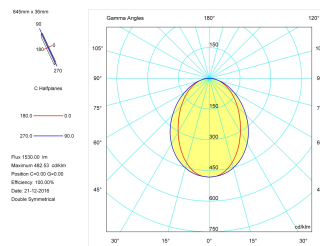

Photometry

Accessories

11.1671.0001.04	Suspension with 3 poles electrical wire.
11.1671.0003.00	Essence Ecoled aligner continuous line ON/OFF

Picture

11.1671.0005.04	End cap recessed Essence Ecoled.
138/511/04	Suspension without fed wiring.