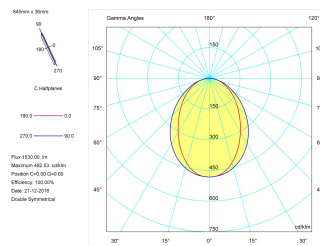

---

**Pictograms**

---

**Product**

---

Real power (W)	22,5
Real luminous flux (Lm)	1530
Luminous efficiency (Lm/W)	68,0
Beam angle (°)	75
Life time (h)	50000
IP	40
Electrical class insulation	Class 1
Operating temperature	from -20°C to 35°C
Electrical feeding	220..240V, 50/60Hz
Colour	Grey
Energy efficiency class	A

---

Light source included	Yes
Light source	Led
Nominal power (W)	20
Nominal luminous flux (Lm)	3100
Colour temperature (K)	3000
Colour consistency (SDCM)	3
CRI	80

---

---

**Photometry**

---

**Photometry**

**Accessories**