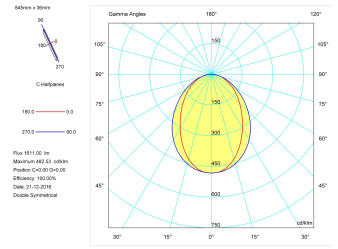

Photometry

Accessories

11.1671.0001.04	Suspension with 3 poles electrical wire.
11.1671.0003.00	Essence Ecoled aligner continuous line ON/OFF

Picture

11.1671.0005.04	End cap recessed Essence Ecoled.
138/511/04	Suspension without fed wiring.