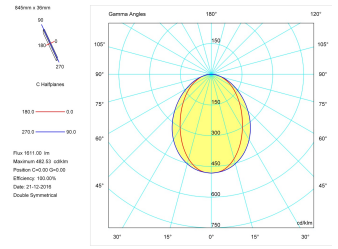

Photometry

Accessories

11.1671.0001.21	Suspension with 3 poles electrical wire.
11.1671.0003.00	Essence Ecoled aligner continuous line ON/OFF

Picture

11.1671.0005.21	End cap recessed Essence Ecoled.
138/511/21	Suspension without fed wiring.

Picture