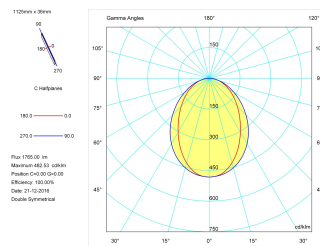

Photometry

Accessories

11.1671.0001.04	Suspension with 3 poles electrical wire.
11.1671.0003.00	Essence Ecoled aligner continuous line ON/OFF

Picture

11.1671.0005.04	End cap recessed Essence Ecoled.
138/511/04	Suspension without fed wiring.