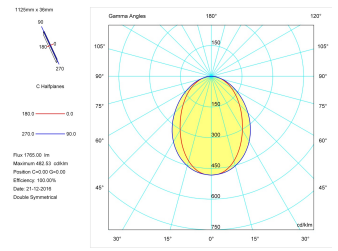

Photometry

Accessories

11.1671.0001.63	Suspension with 3 poles electrical wire.
11.1671.0003.00	Essence Ecoled aligner continuous line ON/OFF

Picture

11.1671.0005.63	End cap recessed Essence Ecoled .
138/511/63	Suspension without fed wiring.