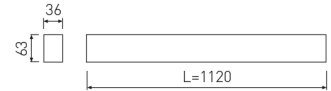

Dimensions

Product dimensions (mm)	36 x 1120 x 63
Packing dimensions (mm)	45 x 1150 x 75

Scheme

Scheme

1125 mm length minimalist LED linear luminaire for continuous lines construction from the TROLL family Essence.

Pictograms

Product

Real power (W)	22
Real luminous flux (Lm)	1765
Luminous efficiency (Lm/W)	80,2
Beam angle (°)	75
Life time (h)	50000
IP	40
Electrical class insulation	Class 1
Operating temperature	from -20°C to 35°C
Electrical feeding	220..240V, 50/60Hz
Colour	Ceramic white
Energy efficiency class	A