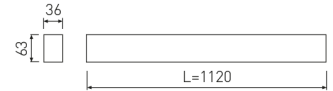

Dimensions

Product dimensions (mm)	36 x 1120 x 63
Packing dimensions (mm)	45 x 1150 x 75

Scheme

 Scheme

1125 mm length minimalist LED linear luminaire for continuous lines construction from the TROLL family Essence.