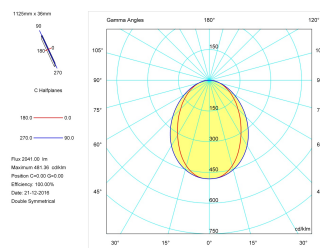

Photometry

Accessories

11.1671.0001.21	Suspension with 3 poles electrical wire.
11.1671.0003.00	Essence Ecoled aligner continuous line ON/OFF

Picture

11.1671.0005.21	End cap recessed Essence Ecoled.
138/511/21	Suspension without fed wiring.

Picture