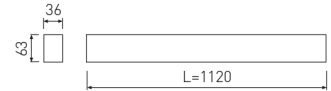

Dimensions

Product dimensions (mm)	36 x 1120 x 63
Packing dimensions (mm)	45 x 1150 x 75

Scheme

Scheme

1125 mm length minimalist LED linear luminaire for continuous lines construction from the TROLL family Essence.

Pictograms

Product

Real power (W)	28,3
Real luminous flux (Lm)	2041
Luminous efficiency (Lm/W)	72,1
Beam angle (°)	75
Life time (h)	50000
IP	40
Electrical class insulation	Class 1
Operating temperature	from -20°C to 35°C
Electrical feeding	220..240V, 50/60Hz
Colour	Ceramic white
Energy efficiency class	A