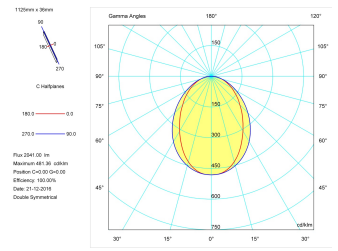

Photometry

Accessories

11.1671.0001.63	Suspension with 3 poles electrical wire.
11.1671.0003.00	Essence Ecoled aligner continuous line ON/OFF

Picture

11.1671.0005.63	End cap recessed Essence Ecoled .
138/511/63	Suspension without fed wiring.