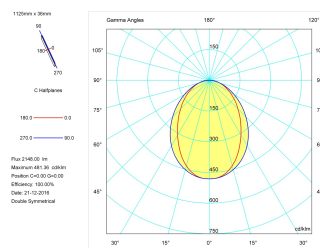

Photometry

Accessories

11.1671.0001.04	Suspension with 3 poles electrical wire.
11.1671.0003.00	Essence Ecoled aligner continuous line ON/OFF

Picture

11.1671.0005.04	End cap recessed Essence Ecoled.
138/511/04	Suspension without fed wiring.