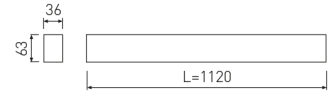

Dimensions

Product dimensions (mm)	36 x 1120 x 63
Packing dimensions (mm)	45 x 1150 x 75

Scheme

Scheme

1125 mm length minimalist LED linear luminaire for continuous lines construction from the TROLL family Essence.