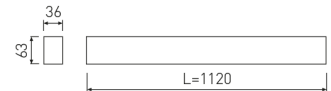

Dimensions

Product dimensions (mm)	36 x 1120 x 63
Packing dimensions (mm)	45 x 1150 x 75

Scheme

Scheme

1125 mm length minimalist LED linear luminaire for continuous lines construction from the TROLL family Essence.