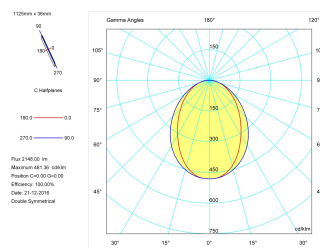

Photometry

Accessories

11.1671.0001.21	Suspension with 3 poles electrical wire.
11.1671.0003.00	Essence Ecoled aligner continuous line ON/OFF

Picture

11.1671.0005.21	End cap recessed Essence Ecoled.
138/511/21	Suspension without fed wiring.

Picture