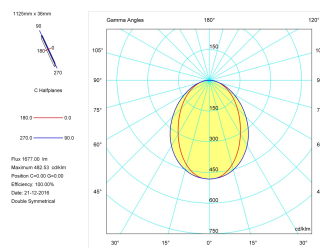

Photometry

Accessories

11.1671.0002.63	Suspension with 5 poles electrical wire.
11.1671.0004.00	Essence Ecoled aligner for continuous line DALI
11.1671.0005.63	End cap recessed Essence Ecoled .
138/511/63	Suspension without fed wiring.