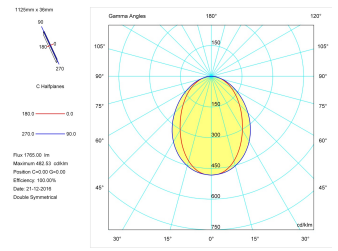

Photometry

Accessories

11.1671.0002.63	Suspension with 5 poles electrical wire.
11.1671.0004.00	Essence Ecoled aligner for continous line DALI
11.1671.0005.63	End cap recessed Essence Ecoled .
138/511/63	Suspension without fed wiring.