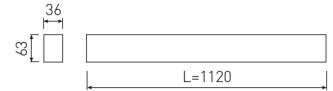

Dimensions

Product dimensions (mm)	36 x 1120 x 63
Packing dimensions (mm)	45 x 1150 x 75

Scheme

Scheme

1125 mm length minimalist LED linear luminaire for continuous lines construction from the TROLL family Essence.