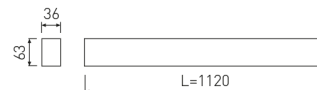

Dimensions

Product dimensions (mm)	36 x 1120 x 63
Packing dimensions (mm)	45 x 1150 x 75

Scheme

Scheme

1125 mm length minimalist LED linear luminaire for continuous lines construction from the TROLL family Essence.

Pictograms

Product

Real power (W)	28,3
Real luminous flux (Lm)	2041
Luminous efficiency (Lm/W)	72,1
Beam angle (°)	75
Life time (h)	50000
IP	40
Electrical class insulation	Class 1
Operating temperature	from -20°C to 35°C
Electrical feeding	220..240V, 50/60Hz
Colour	Black
Energy efficiency class	A