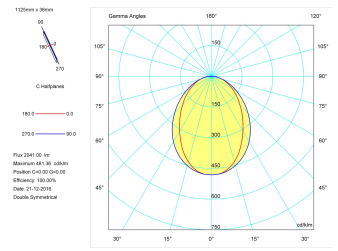

Photometry

Accessories

11.1671.0002.04	Suspension with 5 poles electrical wire.
11.1671.0004.00	Essence Ecoled aligner for continuous line DALI
11.1671.0005.04	End cap recessed Essence Ecoled.
138/511/04	Suspension without fed wiring.