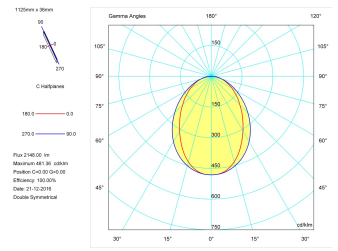

Photometry

Accessories

11.1671.0002.04	Suspension with 5 poles electrical wire.
11.1671.0004.00	Essence Ecoled aligner for continous line DALI
11.1671.0005.04	End cap recessed Essence Ecoled.
138/511/04	Suspension without fed wiring.