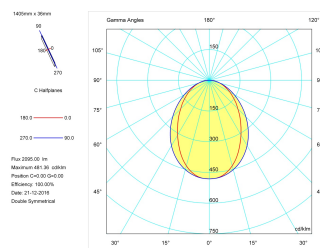

Photometry

Accessories

11.1671.0001.21	Suspension with 3 poles electrical wire.
11.1671.0003.00	Essence Ecoled aligner continuous line ON/OFF

Picture

11.1671.0005.21	End cap recessed Essence Ecoled.
138/511/21	Suspension without fed wiring.

Picture