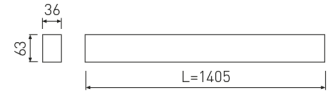

Dimensions

Product dimensions (mm)	36 x 1400 x 63
Packing dimensions (mm)	45 x 1430 x 75

Scheme

Scheme

1405mm length minimalist LED linear luminaire for continuous lines construction from the TROLL family Essence.

Pictograms

Product

Real power (W)	26,7
Real luminous flux (Lm)	2095
Luminous efficiency (Lm/W)	78,5
Beam angle (°)	75
Life time (h)	50000
IP	40
Electrical class insulation	Class 1
Operating temperature	from -20°C to 35°C
Electrical feeding	220..240V, 50/60Hz
Colour	Ceramic white
Energy efficiency class	A