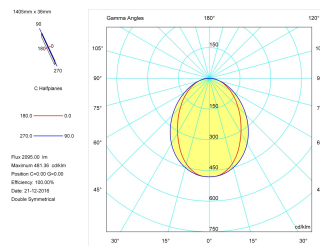

Photometry

Accessories

11.1671.0001.63	Suspension with 3 poles electrical wire.
11.1671.0003.00	Essence Ecoled aligner continuous line ON/OFF

Picture

11.1671.0005.63	End cap recessed Essence Ecoled .
138/511/63	Suspension without fed wiring.