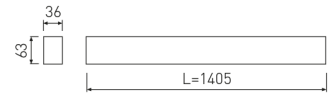

Dimensions

Product dimensions (mm)	36 x 1400 x 63
Packing dimensions (mm)	45 x 1430 x 75

Scheme

Scheme

1405mm length minimalist LED linear luminaire for continuous lines construction from the TROLL family Essence.