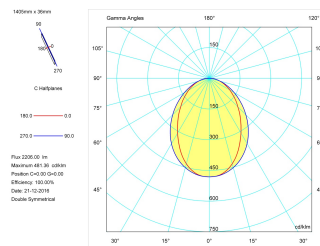

Photometry

Accessories

11.1671.0001.04	Suspension with 3 poles electrical wire.
11.1671.0003.00	Essence Ecoled aligner continuous line ON/OFF

Picture

11.1671.0005.04	End cap recessed Essence Ecoled.
138/511/04	Suspension without fed wiring.