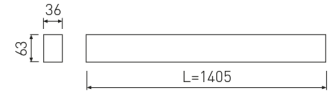

Dimensions

Product dimensions (mm)	36 x 1400 x 63
Packing dimensions (mm)	45 x 1430 x 75

Scheme

Scheme

1405mm length minimalist LED linear luminaire for continuous lines construction from the TROLL family Essence.