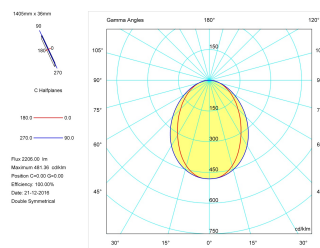

Photometry

Accessories

11.1671.0001.21	Suspension with 3 poles electrical wire.
11.1671.0003.00	Essence Ecoled aligner continuous line ON/OFF

Picture

11.1671.0005.21	End cap recessed Essence Ecoled.
138/511/21	Suspension without fed wiring.

Picture