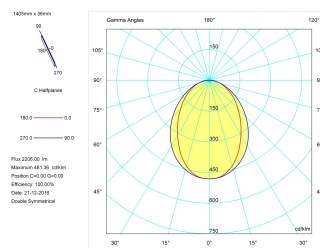

Photometry

Accessories

11.1671.0001.63	Suspension with 3 poles electrical wire.
11.1671.0003.00	Essence Ecoled aligner continuous line ON/OFF

Picture

11.1671.0005.63	End cap recessed Essence Ecoled .
138/511/63	Suspension without fed wiring.