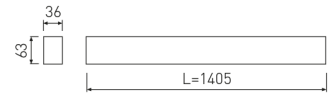

Dimensions

Product dimensions (mm)	36 x 1400 x 63
Packing dimensions (mm)	45 x 1430 x 75

Scheme

Scheme

1405mm length minimalist LED linear luminaire for continuous lines construction from the TROLL family Essence.

Pictograms

Product

Real power (W)	26,7
Real luminous flux (Lm)	2206
Luminous efficiency (Lm/W)	82,6
Beam angle (°)	75
Life time (h)	50000
IP	40
Electrical class insulation	Class 1
Operating temperature	from -20°C to 35°C
Electrical feeding	220..240V, 50/60Hz
Colour	Ceramic white
Energy efficiency class	A