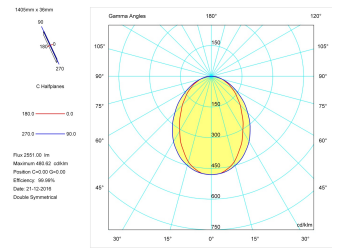

Photometry

Accessories

11.1671.0001.04	Suspension with 3 poles electrical wire.
11.1671.0003.00	Essence Ecoled aligner continuous line ON/OFF

Picture

11.1671.0005.04	End cap recessed Essence Ecoled.
138/511/04	Suspension without fed wiring.