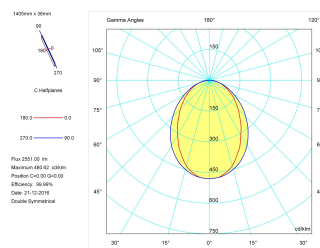

Photometry

Accessories

11.1671.0001.21	Suspension with 3 poles electrical wire.
11.1671.0003.00	Essence Ecoled aligner continuous line ON/OFF

Picture

11.1671.0005.21	End cap recessed Essence Ecoled.
138/511/21	Suspension without fed wiring.

Picture