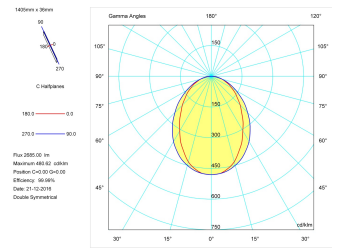

Photometry

Accessories

11.1671.0001.21

Suspension with 3 poles electrical wire.

11.1671.0003.00

Essence Ecoled aligner continuous line ON/OFF

Picture

11.1671.0005.21

End cap recessed Essence Ecoled.

138/511/21

Suspension without fed wiring.

Picture