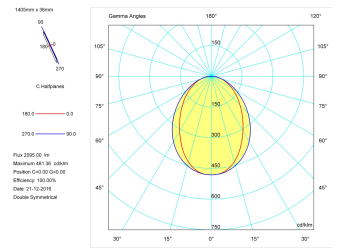

---

**Pictograms**

---

**Product**

---

Real power (W)	26,7
Real luminous flux (Lm)	2095
Luminous efficiency (Lm/W)	78,5
Beam angle (°)	75
Life time (h)	50000
IP	40
Electrical class insulation	Class 1
Operating temperature	from -20°C to 35°C
Electrical feeding	220..240V, 50/60Hz
Colour	Ceramic white
Energy efficiency class	A

---

Light source included	Yes
Light source	Led
Nominal power (W)	24
Nominal luminous flux (Lm)	3150
Colour temperature (K)	3000
Colour consistency (SDCM)	3
CRI	80

---

---

**Photometry**

---

**Photometry**

**Accessories**