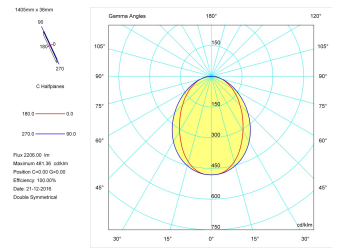

## Pictograms

---

**Product**

---

Real power (W)	26,7
Real luminous flux (Lm)	2206
Luminous efficiency (Lm/W)	82,6
Beam angle (°)	75
Life time (h)	50000
IP	40
Electrical class insulation	Class 1
Operating temperature	from -20°C to 35°C
Electrical feeding	220..240V, 50/60Hz
Colour	Black
Energy efficiency class	A

---

Light source included	Yes
Light source	Led
Nominal power (W)	24
Nominal luminous flux (Lm)	3150
Colour temperature (K)	4000
Colour consistency (SDCM)	3
CRI	80

---

---

**Photometry**

---

**Photometry**

**Accessories**