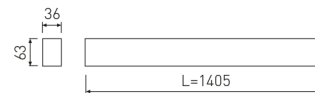

Dimensions

Product dimensions (mm)	36 x 1400 x 63
Packing dimensions (mm)	45 x 1430 x 75

Scheme

Scheme

1405mm length minimalist LED linear luminaire for continuous lines construction from the TROLL family Essence.

Pictograms

Product

Real power (W)	26,7
Real luminous flux (Lm)	2206
Luminous efficiency (Lm/W)	82,6
Beam angle (°)	75
Life time (h)	50000
IP	40
Electrical class insulation	Class 1
Operating temperature	from -20°C to 35°C
Electrical feeding	220..240V, 50/60Hz
Colour	Grey
Energy efficiency class	A