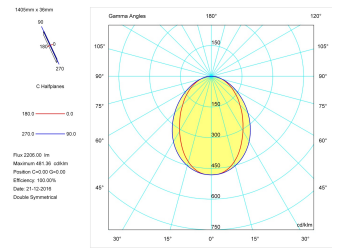

Photometry

Accessories

11.1671.0002.21	Suspension with 5 poles electrical wire.
11.1671.0004.00	Essence Ecoled aligner for continuous line DALI
11.1671.0005.21	End cap recessed Essence Ecoled.
138/511/21	Suspension without fed wiring.

Picture