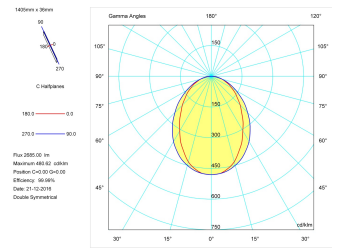

Photometry

Accessories

11.1671.0002.21	Suspension with 5 poles electrical wire.
11.1671.0004.00	Essence Ecoled aligner for continous line DALI
11.1671.0005.21	End cap recessed Essence Ecoled.
138/511/21	Suspension without fed wiring.

Picture