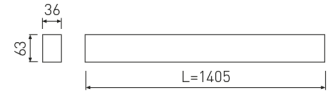

Dimensions

Product dimensions (mm)	36 x 1400 x 63
Packing dimensions (mm)	45 x 1430 x 75

Scheme

Scheme

1405mm length minimalist LED linear luminaire for continuous lines construction from the TROLL family Essence.