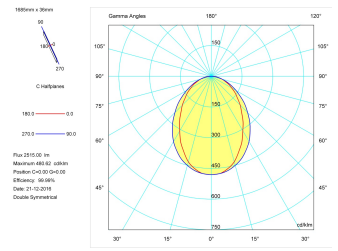

---

**Pictograms**

---

**Product**

---

Real power (W)	33,3
Real luminous flux (Lm)	2515
Luminous efficiency (Lm/W)	75,5
Beam angle (°)	75
Life time (h)	50000
IP	40
Electrical class insulation	Class 1
Operating temperature	from -20°C to 35°C
Electrical feeding	220..240V, 50/60Hz
Colour	Black
Energy efficiency class	A

---

Light source included	Yes
Light source	Led
Nominal power (W)	29
Nominal luminous flux (Lm)	3600
Colour temperature (K)	3000
Colour consistency (SDCM)	3
CRI	80

---

---

**Photometry**

---

**Photometry**

**Accessories**