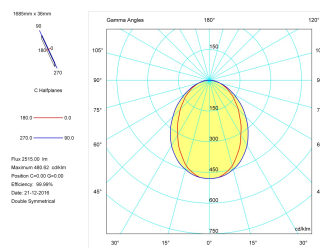

---

**Pictograms**

---

**Product**

---

Real power (W)	33,3
Real luminous flux (Lm)	2515
Luminous efficiency (Lm/W)	75,5
Beam angle (°)	75
Life time (h)	50000
IP	40
Electrical class insulation	Class 1
Operating temperature	from -20°C to 35°C
Electrical feeding	220..240V, 50/60Hz
Colour	Grey
Energy efficiency class	A

---

Light source included	Yes
Light source	Led
Nominal power (W)	29
Nominal luminous flux (Lm)	3600
Colour temperature (K)	3000
Colour consistency (SDCM)	3
CRI	80

---

---

**Photometry**

---

**Photometry**

**Accessories**