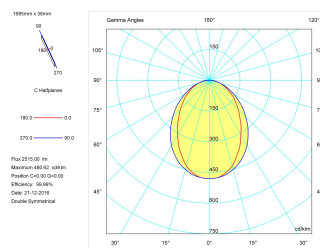

Photometry

Accessories

11.1671.0001.63	Suspension with 3 poles electrical wire.
11.1671.0003.00	Essence Ecoled aligner continuous line ON/OFF

Picture

11.1671.0005.63	End cap recessed Essence Ecoled .
138/511/63	Suspension without fed wiring.