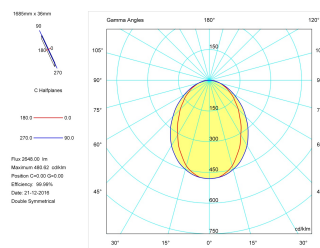

---

**Pictograms**

---

**Product**

---

Real power (W)	33,3
Real luminous flux (Lm)	2648
Luminous efficiency (Lm/W)	79,5
Beam angle (°)	75
Life time (h)	50000
IP	40
Electrical class insulation	Class 1
Operating temperature	from -20°C to 35°C
Electrical feeding	220..240V, 50/60Hz
Colour	Black
Energy efficiency class	A

---

Light source included	Yes
Light source	Led
Nominal power (W)	29
Nominal luminous flux (Lm)	3600
Colour temperature (K)	4000
Colour consistency (SDCM)	3
CRI	80

---

---

**Photometry**

---

**Photometry**

**Accessories**