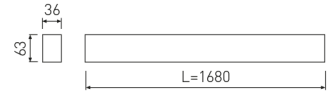

Dimensions

Product dimensions (mm)	36 x 1680 x 63
Packing dimensions (mm)	45 x 1710 x 75

Scheme

Scheme

1685mm length minimalist LED linear luminaire for continuous lines construction from the TROLL family Essence.