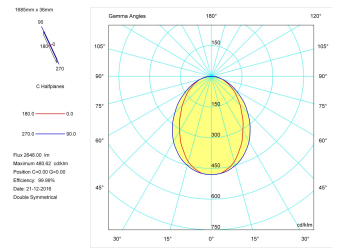

Photometry

Accessories

11.1671.0001.21	Suspension with 3 poles electrical wire.
11.1671.0003.00	Essence Ecoled aligner continuous line ON/OFF

Picture

11.1671.0005.21	End cap recessed Essence Ecoled.
138/511/21	Suspension without fed wiring.

Picture