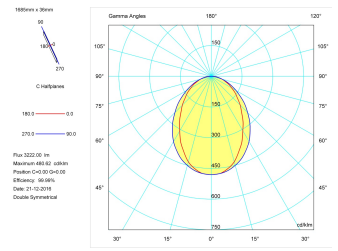

---

**Pictograms**

---

**Product**

---

Real power (W)	43
Real luminous flux (Lm)	3222
Luminous efficiency (Lm/W)	74,9
Beam angle (°)	75
Life time (h)	50000
IP	40
Electrical class insulation	Class 1
Operating temperature	from -20°C to 35°C
Electrical feeding	220..240V, 50/60Hz
Colour	Black
Energy efficiency class	A

---

Light source included	Yes
Light source	Led
Nominal power (W)	40
Nominal luminous flux (Lm)	4670
Colour temperature (K)	4000
Colour consistency (SDCM)	3
CRI	80

---

---

**Photometry**

---

**Photometry**

**Accessories**