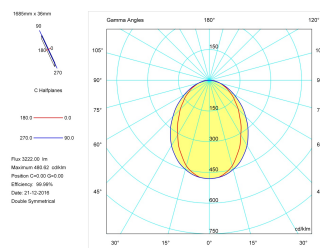

Photometry

Accessories

11.1671.0001.21	Suspension with 3 poles electrical wire.
11.1671.0003.00	Essence Ecoled aligner continuous line ON/OFF

Picture

11.1671.0005.21	End cap recessed Essence Ecoled.
138/511/21	Suspension without fed wiring.

Picture