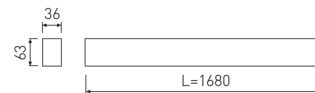

Dimensions

Product dimensions (mm)	36 x 1680 x 63
Packing dimensions (mm)	45 x 1710 x 75

Scheme

Scheme

1685mm length minimalist LED linear luminaire for continuous lines construction from the TROLL family Essence.

Pictograms

Product

Real power (W)	43
Real luminous flux (Lm)	3222
Luminous efficiency (Lm/W)	74,9
Beam angle (°)	75
Life time (h)	50000
IP	40
Electrical class insulation	Class 1
Operating temperature	from -20°C to 35°C
Electrical feeding	220..240V, 50/60Hz
Colour	Grey
Energy efficiency class	A