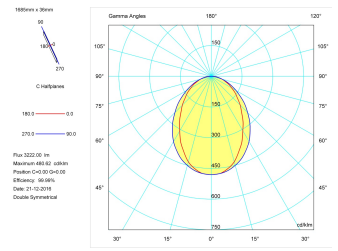

Photometry

Accessories

11.1671.0001.63	Suspension with 3 poles electrical wire.
11.1671.0003.00	Essence Ecoled aligner continuous line ON/OFF

Picture

11.1671.0005.63	End cap recessed Essence Ecoled .
138/511/63	Suspension without fed wiring.