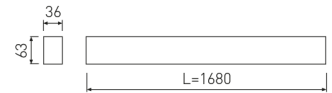

Dimensions

Product dimensions (mm)	36 x 1680 x 63
Packing dimensions (mm)	45 x 1710 x 75

Scheme

Scheme

1685mm length minimalist LED linear luminaire for continuous lines construction from the TROLL family Essence.