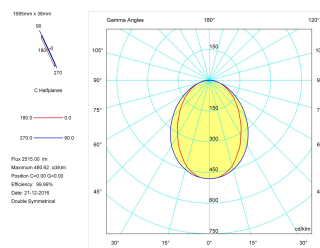

## Pictograms

---

**Product**

---

Real power (W)	33,3
Real luminous flux (Lm)	2515
Luminous efficiency (Lm/W)	75,5
Beam angle (°)	75
Life time (h)	50000
IP	40
Electrical class insulation	Class 1
Operating temperature	from -20°C to 35°C
Electrical feeding	220..240V, 50/60Hz
Colour	Grey
Energy efficiency class	A

---

Light source included	Yes
Light source	Led
Nominal power (W)	29
Nominal luminous flux (Lm)	3600
Colour temperature (K)	3000
Colour consistency (SDCM)	3
CRI	80

---

---

**Photometry**

---

**Photometry**

**Accessories**