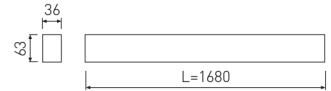

1685mm length minimalist LED linear luminaire for continuous lines construction from the TROLL family Essence.

DESCRIPTION

1685mm length minimalist LED linear luminaire for continuous lines construction from the TROLL family Essence setting an advanced and innovative thermal balance system through passive dissipation with stable colour temperature of 3000° K (warm white) optimised to be used as general indoor lighting for offices, hospitals commercial areas or residential & contract spaces. Designed for ceiling surface mounted or suspended. Luminaire body built in extruded aluminium finished in grey. Luminaire is IP40. Luminaire built-in a Polycarbonate opal diffuser with an angle beam of 85°. Luminaire sets a 29 W LED source with CRI higher than 85 % and a chromatic dispersion lower than 3 SMCD. Fixture has a luminous flux of 2515 Lm, with an efficiency of 75,5 Lm/W and a total consumption of 33,3 W. The average life for the luminaire is 50000 h (stabilised at a minimum flux of 70 % from the original). Luminaire built-in an auxiliary gear DALI dimmable fed at 220-240V; 50/60 Hz.

Item code	11.1671.2405.21
Product type	IN
Category	Surface Linears
Family	Essence
Subfamily	Essence Ecoled
Materials	Luminaire body built in extruded aluminium.
Optical system	Luminaire built-in a Polycarbonate opal diffuser.
Installation instructions	Luminaire designed for ceiling surface mounted or suspended.