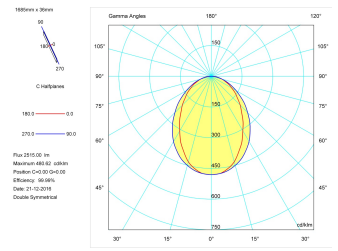

Photometry

Accessories

11.1671.0002.63	Suspension with 5 poles electrical wire.
11.1671.0004.00	Essence Ecoled aligner for continous line DALI
11.1671.0005.63	End cap recessed Essence Ecoled .
138/511/63	Suspension without fed wiring.