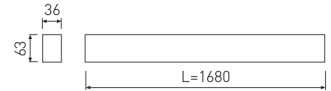

Dimensions

Product dimensions (mm)	36 x 1680 x 63
Packing dimensions (mm)	45 x 1710 x 75

Scheme

Scheme

1685mm length minimalist LED linear luminaire for continuous lines construction from the TROLL family Essence.

Pictograms

Product

Real power (W)	33,3
Real luminous flux (Lm)	2515
Luminous efficiency (Lm/W)	75,5
Beam angle (°)	75
Life time (h)	50000
IP	40
Electrical class insulation	Class 1
Operating temperature	from -20°C to 35°C
Electrical feeding	220..240V, 50/60Hz
Colour	Ceramic white
Energy efficiency class	A