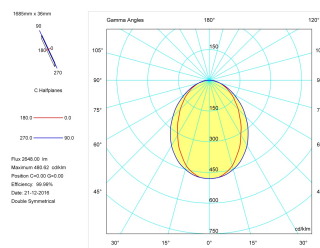

Photometry

Accessories

11.1671.0002.04	Suspension with 5 poles electrical wire.
11.1671.0004.00	Essence Ecoled aligner for continous line DALI
11.1671.0005.04	End cap recessed Essence Ecoled.
138/511/04	Suspension without fed wiring.