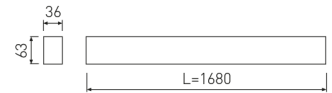

1685mm length minimalist LED linear luminaire for continuous lines construction from the TROLL family Essence.

DESCRIPTION

1685mm length minimalist LED linear luminaire for continuous lines construction from the TROLL family Essence setting an advanced and innovative thermal balance system through passive dissipation with stable colour temperature of 4000° K (neutral white) optimised to be used as general indoor lighting for offices, hospitals commercial areas or residential & contract spaces. Designed for ceiling surface mounted or suspended. Luminaire body built in extruded aluminium finished in grey. Luminaire is IP40. Luminaire built-in an Polycarbonate opal diffuser with an angle beam of 85°. Luminaire sets a 40 W LED source with CRI higher than 85 % and a chromatic dispersion lower than 3 SMCD. Fixture has a luminous flux of 3222 Lm, with an efficiency of 74,9 Lm/W and a total consumption of 43 W. The average life for the luminaire is 50000 h (stabilised at a minimum flux of 70 % from the original). Luminaire built-in an auxiliary gear DALI dimmable fed at 220-240V; 50/60 Hz.

Item code	11.1671.2408.21
Product type	IN
Category	Surface Linears
Family	Essence
Subfamily	Essence Ecoled
Materials	Luminaire body built in extruded aluminium.
Optical system	Luminaire built-in a Polycarbonate opal diffuser.
Installation instructions	Luminaire designed for ceiling surface mounted or suspended.