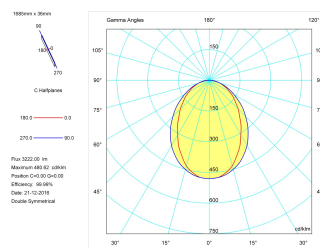

Photometry

Accessories

11.1671.0002.21	Suspension with 5 poles electrical wire.
11.1671.0004.00	Essence Ecoled aligner for continuous line DALI
11.1671.0005.21	End cap recessed Essence Ecoled.
138/511/21	Suspension without fed wiring.

Picture