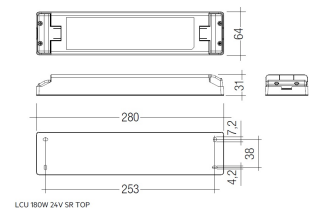

Dimensions

Product dimensions (mm)	8 x 2000 x 2,5
Packing dimensions (mm)	150 x 200 x 4
Net weight (g)	90
Gross weight (Kg)	0,14

Product

Real power (W)	5,5
Real luminous flux (Lm)	535
Luminous efficiency (Lm/W)	97,3
Beam angle (°)	120
Life time (h)	30000
IP	20
Electrical class insulation	Class 3
Photobiological risk	0 - Exempt
Operating temperature	from -20°C to 35°C
Electrical feeding	24 VDC
Energy efficiency class	A+

Profile covers. (2 units)

Scheme

48/04

With terminals up to 4 mm² section.
To join 5 mm² silicone cable to 13 mm².

Picture

71/LD10024

96W Power supply driver from the Troll family Standard DriverP.

Picture

Scheme

71/LD18024

180W Power supply driver from the Troll family Standard DriverP.

Picture

Scheme

71/LD3524

35W Power supply driver from the Troll family Standard DriverP.

Picture