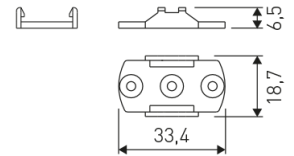

Scheme

478/33

Upper fastening staples. (1 unit)

Scheme

478/C200/00

Transparent cover.