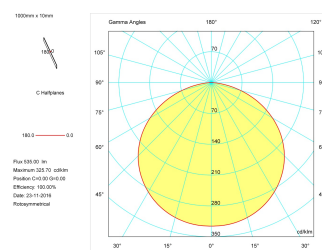

Photometry

Photometry

Accessories

11.7890.0012.20

2 m length recessed profile set.
Includes: Anodized aluminium profile (Alu6063-T5) + PC clear diffuser + Installation clips + End caps