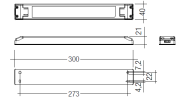

Scheme

71/LD6024

60W Power supply driver from the Troll family Standard DriverP.

Picture

Scheme

73/DLP

**Light dimming controller 12-24V.
On/Off Push, Dali, 0-10V, 1-10V.
(Master)**

Picture

73/DLS

**Light dimming controller 12-24V.
On/Off Push, Dali, 0-10V, 1-10V.
(Slave)**

Picture