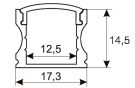

Dimensions

Product dimensions (mm)	8 x 2000 x 2,5
Packing dimensions (mm)	150 x 200 x 4
Net weight (g)	90
Gross weight (Kg)	0,14

Product

Real power (W)	5,5
Real luminous flux (Lm)	535
Luminous efficiency (Lm/W)	97,3
Beam angle (°)	120
Life time (h)	30000
IP	20
Electrical class insulation	Class 3
Photobiological risk	0 - Exempt
Operating temperature	from -20°C to 35°C
Electrical feeding	24 VDC
Energy efficiency class	A+

Photometry

Photometry

Accessories

11.7890.0012.20

2 m length recessed profile set.
Includes: Anodized aluminium profile (Alu6063-T5) + PC clear diffuser + Installation clips + End caps

Scheme

11.7890.0022.20

2 m length surface profile set.
Includes: Anodized aluminium profile
(Alu6063-T5) + PC clear diffuser +
Installation clips + End caps.

Scheme

11.7890.0032.20

2 m length 45° surface profile set.
Includes: Anodized aluminium profile
(Alu6063-T5) + PC clear diffuser +
Installation clips + End caps.