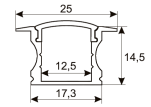

Dimensions

Product dimensions (mm)	8 x 2000 x 2,5
Packing dimensions (mm)	150 x 200 x 4
Net weight (g)	90
Gross weight (Kg)	0,14

Product

Real power (W)	5,5
Real luminous flux (Lm)	535
Luminous efficiency (Lm/W)	97,3
Beam angle (°)	120
Life time (h)	30000
IP	20
Electrical class insulation	Class 3
Photobiological risk	0 - Exempt
Operating temperature	from -20°C to 35°C
Electrical feeding	24 VDC
Energy efficiency class	A+

Photometry

Photometry

Accessories

11.7890.0012.20

2 m length recessed profile set.
Includes: Anodized aluminium profile (Alu6063-T5) + PC clear diffuser + Installation clips + End caps

Scheme

11.7890.0022.20

2 m length surface profile set.
Includes: Anodized aluminium profile
(Alu6063-T5) + PC clear diffuser +
Installation clips + End caps.

Scheme

11.7890.0032.20

2 m length 45° surface profile set.
Includes: Anodized aluminium profile
(Alu6063-T5) + PC clear diffuser +
Installation clips + End caps.