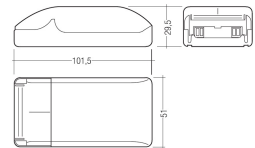

Dimensions

Product dimensions (mm)	8 x 2000 x 2,5
Packing dimensions (mm)	150 x 200 x 4
Net weight (g)	90
Gross weight (Kg)	0,14

Product

Real power (W)	5,5
Real luminous flux (Lm)	535
Luminous efficiency (Lm/W)	97,3
Beam angle (°)	120
Life time (h)	30000
IP	20
Electrical class insulation	Class 3
Photobiological risk	0 - Exempt
Operating temperature	from -20°C to 35°C
Electrical feeding	24 VDC
Energy efficiency class	A+

Profile covers. (2 units)

Scheme

48/04

With terminals up to 4 mm² section.
To join 5 mm² silicone cable to 13 mm².

Picture

71/LD10024

96W Power supply driver from the Troll family Standard DriverP.

Picture

Scheme

71/LD6024

60W Power supply driver from the Troll family Standard DriverP.

Picture

Scheme

73/DLP

**Light dimming controller 12-24V.
On/Off Push, Dali, 0-10V, 1-10V.
(Master)**

Picture