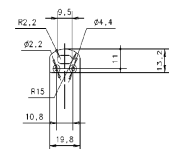

Dimensions

Product dimensions (mm)	8 x 2000 x 2,5
Packing dimensions (mm)	150 x 200 x 4
Net weight (g)	90
Gross weight (Kg)	0,14

Product

Real power (W)	5,5
Real luminous flux (Lm)	535
Luminous efficiency (Lm/W)	97,3
Beam angle (°)	120
Life time (h)	30000
IP	20
Electrical class insulation	Class 3
Photobiological risk	0 - Exempt
Operating temperature	from -20°C to 35°C
Electrical feeding	24 VDC
Energy efficiency class	A+

Scheme

478/C200/00

Transparent cover.

Scheme

478/P200/21

Aluminium profile.

Scheme

478/T/21

Profile covers. (2 units)

Scheme

48/04

With terminals up to 4 mm² section.
To join 5 mm² silicone cable to 13 mm².

Picture

71/LD10024

96W Power supply driver from the Troll family Standard DriverP.

Picture