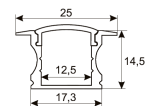

Dimensions

Product dimensions (mm)	8 x 2000 x 2,5
Packing dimensions (mm)	150 x 200 x 4
Net weight (g)	90
Gross weight (Kg)	0,14

Product

Real power (W)	5,5
Real luminous flux (Lm)	535
Luminous efficiency (Lm/W)	97,3
Beam angle (°)	120
Life time (h)	30000
IP	20
Electrical class insulation	Class 3
Photobiological risk	0 - Exempt
Operating temperature	from -20°C to 35°C
Electrical feeding	24 VDC
Energy efficiency class	A+

2 m length surface profile set.
Includes: Anodized aluminium profile
(Alu6063-T5) + PC clear diffuser +
Installation clips + End caps.

Scheme

11.7890.0032.20

2 m length 45° surface profile set.
Includes: Anodized aluminium profile
(Alu6063-T5) + PC clear diffuser +
Installation clips + End caps.

Scheme

11.7890.1012.20

2 m length recessed profile set.
Includes: Anodized aluminium profile
(Alu6063-T5) + PC opal diffuser +
Installation clips + End caps

Scheme

11.7890.1022.20

2 m length surface profile set.
Includes: Anodized aluminium profile
(Alu6063-T5) + PC opal diffuser +
Installation clips + End caps.