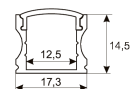

Dimensions

Product dimensions (mm)	8 x 2000 x 2,5
Packing dimensions (mm)	150 x 200 x 4
Net weight (g)	90
Gross weight (Kg)	0,14

Product

Real power (W)	5,5
Real luminous flux (Lm)	535
Luminous efficiency (Lm/W)	97,3
Beam angle (°)	120
Life time (h)	30000
IP	20
Electrical class insulation	Class 3
Photobiological risk	0 - Exempt
Operating temperature	from -20°C to 35°C
Electrical feeding	24 VDC
Energy efficiency class	A+

2 m length surface profile set.
Includes: Anodized aluminium profile
(Alu6063-T5) + PC clear diffuser +
Installation clips + End caps.

Scheme

11.7890.0032.20

2 m length 45° surface profile set.
Includes: Anodized aluminium profile
(Alu6063-T5) + PC clear diffuser +
Installation clips + End caps.

Scheme

11.7890.1012.20

2 m length recessed profile set.
Includes: Anodized aluminium profile
(Alu6063-T5) + PC opal diffuser +
Installation clips + End caps

Scheme

11.7890.1022.20

2 m length surface profile set.
Includes: Anodized aluminium profile
(Alu6063-T5) + PC opal diffuser +
Installation clips + End caps.

Scheme

11.7890.1032.20

2 m length 45° surface profile set.
Includes: Anodized aluminium profile
(Alu6063-T5) + PC opal diffuser +
Installation clips + End caps.

Scheme

478/33

Upper fastening staples. (1 unit)