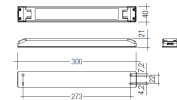

Picture

71/LD10024

96W Power supply driver from the Troll family Standard DriverP.

Picture

Scheme

71/LD18024

180W Power supply driver from the Troll family Standard DriverP.

Picture

Scheme

71/LD3524

35W Power supply driver from the Troll family Standard DriverP.

Picture