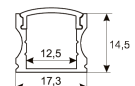

Scheme

11.7890.1031.20

1 m length 45° surface profile set.
Includes: Anodized aluminium profile (Alu6063-T5) + PC opal diffuser + Installation clips + End caps.