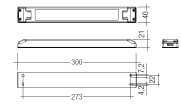

Scheme

71/LD6024

60W Power supply driver from the Troll family Standard DriverP.

Picture

Scheme

73/DLP

**Light dimming controller 12-24V.
On/Off Push, Dali, 0-10V, 1-10V.
(Master)**

Picture

73/DLS

**Light dimming controller 12-24V.
On/Off Push, Dali, 0-10V, 1-10V.
(Slave)**

Picture