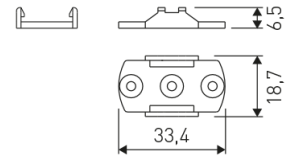

Scheme

478/33

Upper fastening staples. (1 unit)

Scheme

478/C100/00

Transparent cover.