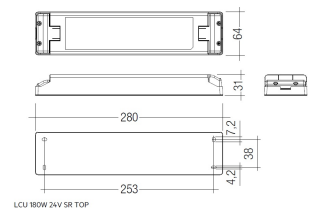

## Scheme

48/04

With terminals up to 4 mm<sup>2</sup> section.  
To join 5 mm<sup>2</sup> silicone cable to 13 mm<sup>2</sup>.

Picture

71/LD10024

**96W Power supply driver from the Troll family Standard DriverP.**

Picture

Scheme

71/LD18024

**180W Power supply driver from the Troll family Standard DriverP.**

Picture

Scheme

71/LD3524

**35W Power supply driver from the Troll family Standard DriverP.**