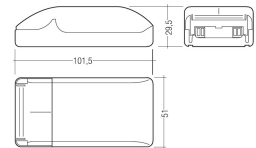

Scheme

71/LD6024

60W Power supply driver from the Troll family Standard DriverP.

Picture

Scheme

73/DLP

**Light dimming controller 12-24V.
On/Off Push, Dali, 0-10V, 1-10V.
(Master)**

Picture

73/DLS

**Light dimming controller 12-24V.
On/Off Push, Dali, 0-10V, 1-10V.
(Slave)**

Picture