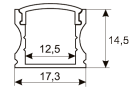

Dimensions

Product dimensions (mm)	10 x 1000 x 2,5
Packing dimensions (mm)	150 x 200 x 4
Net weight (g)	45
Gross weight (Kg)	0,095

Product

Real power (W)	16,5
Real luminous flux (Lm)	1521
Luminous efficiency (Lm/W)	92,2
Beam angle (°)	120
Life time (h)	30000
IP	20
Electrical class insulation	Class 3
Photobiological risk	0 - Exempt
Operating temperature	from -20°C to 35°C
Electrical feeding	24 VDC
Energy efficiency class	A+

Scheme

11.7890.0032.20

2 m length 45° surface profile set.
Includes: Anodized aluminium profile (Alu6063-T5) + PC clear diffuser + Installation clips + End caps.

Scheme

11.7890.1011.20

1 m length recessed profile set.
Includes: Recessed anodized aluminium profile (Alu6063-T5) + PC opal diffuser + Installation clips + End caps.

Scheme

11.7890.1021.20

1 m length surface profile set.
Includes: Anodized aluminium profile (Alu6063-T5) + PC opal diffuser + Installation clips + End caps.

Scheme

11.7890.1031.20

1 m length 45° surface profile set.
Includes: Anodized aluminium profile
(Alu6063-T5) + PC opal diffuser +
Installation clips + End caps.