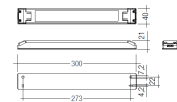

71/LD18024

180W Power supply driver from the
Troll family Standard DriverP.

Picture