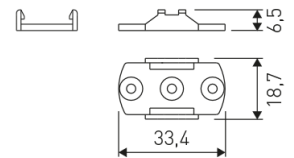

Scheme

11.7890.1031.20

1 m length 45° surface profile set.
Includes: Anodized aluminium profile
(Alu6063-T5) + PC opal diffuser +
Installation clips + End caps.

Scheme

478/33

Upper fastening staples. (1 unit)

Scheme

478/C100/00

Transparent cover.