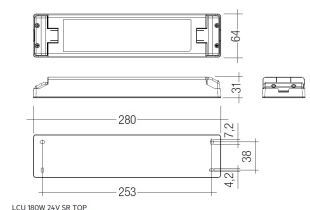

Dimensions

Product dimensions (mm)	10 x 1000 x 2,5
Packing dimensions (mm)	150 x 200 x 4
Net weight (g)	45
Gross weight (Kg)	0,095

Product

Real power (W)	16,5
Real luminous flux (Lm)	1521
Luminous efficiency (Lm/W)	92,2
Beam angle (°)	120
Life time (h)	30000
IP	20
Electrical class insulation	Class 3
Photobiological risk	0 - Exempt
Operating temperature	from -20°C to 35°C
Electrical feeding	24 VDC
Energy efficiency class	A+

Aluminium profile.

Scheme

478/T/21

Profile covers. (2 units)

Scheme

48/04

With terminals up to 4 mm² section.
To join 5 mm² silicone cable to 13 mm².

Picture

71/LD10024

96W Power supply driver from the
Troll family Standard DriverP.

Picture

Scheme

71/LD18024

180W Power supply driver from the
Troll family Standard DriverP.

Picture

Scheme