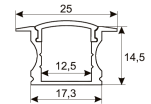

Dimensions

Product dimensions (mm)	10 x 1000 x 2,5
Packing dimensions (mm)	150 x 200 x 4
Net weight (g)	45
Gross weight (Kg)	0,095

Product

Real power (W)	16,5
Real luminous flux (Lm)	1521
Luminous efficiency (Lm/W)	92,2
Beam angle (°)	120
Life time (h)	30000
IP	20
Electrical class insulation	Class 3
Photobiological risk	0 - Exempt
Operating temperature	from -20°C to 35°C
Electrical feeding	24 VDC
Energy efficiency class	A+

Photometry

Photometry

Accessories

11.7890.0011.20

1 m length recessed profile set.
Includes: Recessed anodized aluminium profile (Alu6063-T5) + PC clear diffuser + Installation clips + End caps.

Scheme

11.7890.0021.20

1 m length surface profile set.
Includes: Anodized aluminium profile (Alu6063-T5) + PC clear diffuser + Installation clips + End caps.

Scheme

11.7890.0031.20

1 m length 45° surface profile set.
Includes: Anodized aluminium profile (Alu6063-T5) + PC clear diffuser + Installation clips + End caps.