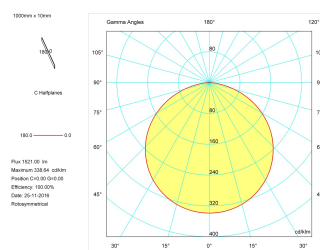

Photometry

Photometry

Accessories

11.7890.0011.20

1 m length recessed profile set.
Includes: Recessed anodized aluminium profile (Alu6063-T5) + PC clear diffuser + Installation clips + End caps.