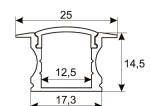

Dimensions

Product dimensions (mm)	10 x 1000 x 2,5
Packing dimensions (mm)	150 x 200 x 4
Net weight (g)	45
Gross weight (Kg)	0,095

Product

Real power (W)	16,5
Real luminous flux (Lm)	1521
Luminous efficiency (Lm/W)	92,2
Beam angle (°)	120
Life time (h)	30000
IP	20
Electrical class insulation	Class 3
Photobiological risk	0 - Exempt
Operating temperature	from -20°C to 35°C
Electrical feeding	24 VDC
Energy efficiency class	A+

Scheme

11.7890.0032.20

2 m length 45° surface profile set.
Includes: Anodized aluminium profile (Alu6063-T5) + PC clear diffuser + Installation clips + End caps.

Scheme

11.7890.1011.20

1 m length recessed profile set.
Includes: Recessed anodized aluminium profile (Alu6063-T5) + PC opal diffuser + Installation clips + End caps.

Scheme

11.7890.1021.20

1 m length surface profile set.
Includes: Anodized aluminium profile (Alu6063-T5) + PC opal diffuser + Installation clips + End caps.

Scheme

11.7890.1031.20

1 m length 45° surface profile set.
Includes: Anodized aluminium profile
(Alu6063-T5) + PC opal diffuser +
Installation clips + End caps.

Aluminium profile.

Scheme

478/T/21

Profile covers. (2 units)

Scheme

48/04

With terminals up to 4 mm² section.
To join 5 mm² silicone cable to 13 mm².

Picture