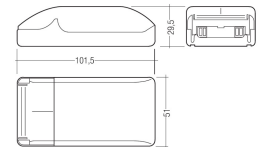

Scheme

73/DLP

Light dimming controller 12-24V. On/Off Push, Dali, 0-10V, 1-10V. (Master)