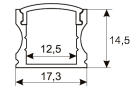

Dimensions

Product dimensions (mm)	10 x 1000 x 2,5
Packing dimensions (mm)	150 x 200 x 4
Net weight (g)	45
Gross weight (Kg)	0,095

Product

Real power (W)	16,5
Real luminous flux (Lm)	1521
Luminous efficiency (Lm/W)	92,2
Beam angle (°)	120
Life time (h)	30000
IP	20
Electrical class insulation	Class 3
Photobiological risk	0 - Exempt
Operating temperature	from -20°C to 35°C
Electrical feeding	24 VDC
Energy efficiency class	A+

Photometry

Photometry

Accessories

11.7890.0011.20

1 m length recessed profile set.
Includes: Recessed anodized aluminium profile (Alu6063-T5) + PC clear diffuser + Installation clips + End caps.

Scheme

11.7890.0021.20

1 m length surface profile set.
Includes: Anodized aluminium profile (Alu6063-T5) + PC clear diffuser + Installation clips + End caps.

Scheme

11.7890.0031.20

1 m length 45° surface profile set.
Includes: Anodized aluminium profile (Alu6063-T5) + PC clear diffuser + Installation clips + End caps.