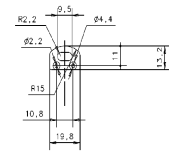

Dimensions

Product dimensions (mm)	10 x 1000 x 2,5
Packing dimensions (mm)	150 x 200 x 4
Net weight (g)	45
Gross weight (Kg)	0,095

Product

Real power (W)	16,5
Real luminous flux (Lm)	1521
Luminous efficiency (Lm/W)	92,2
Beam angle (°)	120
Life time (h)	30000
IP	20
Electrical class insulation	Class 3
Photobiological risk	0 - Exempt
Operating temperature	from -20°C to 35°C
Electrical feeding	24 VDC
Energy efficiency class	A+

Aluminium profile.

Scheme

478/T/21

Profile covers. (2 units)

Scheme

48/04

With terminals up to 4 mm² section.
To join 5 mm² silicone cable to 13 mm².

Picture