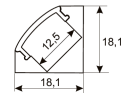

Dimensions

Product dimensions (mm)	10 x 1000 x 2,5
Packing dimensions (mm)	150 x 200 x 4
Net weight (g)	45
Gross weight (Kg)	0,095

Product

Real power (W)	16,5
Real luminous flux (Lm)	1521
Luminous efficiency (Lm/W)	92,2
Beam angle (°)	120
Life time (h)	30000
IP	20
Electrical class insulation	Class 3
Photobiological risk	0 - Exempt
Operating temperature	from -20°C to 35°C
Electrical feeding	24 VDC
Energy efficiency class	A+

Scheme

11.7890.1021.20

1 m length surface profile set.
Includes: Anodized aluminium profile (Alu6063-T5) + PC opal diffuser + Installation clips + End caps.

Scheme

11.7890.1031.20

1 m length 45° surface profile set.
Includes: Anodized aluminium profile
(Alu6063-T5) + PC opal diffuser +
Installation clips + End caps.

Scheme

478/33

Upper fastening staples. (1 unit)

Scheme

478/C100/00

Transparent cover.

Scheme

478/P100/21

Aluminium profile.

Scheme

478/T/21

Profile covers. (2 units)

Scheme

48/04

With terminals up to 4 mm² section.
To join 5 mm² silicone cable to 13 mm².

Picture