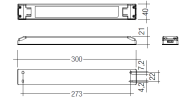

Scheme

71/LD6024

60W Power supply driver from the Troll family Standard DriverP.