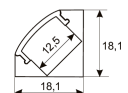

Dimensions

Product dimensions (mm)	10 x 1000 x 2,5
Packing dimensions (mm)	150 x 200 x 4
Net weight (g)	45
Gross weight (Kg)	0,095

Product

Real power (W)	16,5
Real luminous flux (Lm)	1521
Luminous efficiency (Lm/W)	92,2
Beam angle (°)	120
Life time (h)	30000
IP	20
Electrical class insulation	Class 3
Photobiological risk	0 - Exempt
Operating temperature	from -20°C to 35°C
Electrical feeding	24 VDC
Energy efficiency class	A+

1 m length surface profile set.
Includes: Anodized aluminium profile (Alu6063-T5) + PC clear diffuser + Installation clips + End caps.

Scheme

11.7890.0031.20

1 m length 45° surface profile set.
Includes: Anodized aluminium profile (Alu6063-T5) + PC clear diffuser + Installation clips + End caps.

Scheme

11.7890.0032.20

2 m length 45° surface profile set.
Includes: Anodized aluminium profile (Alu6063-T5) + PC clear diffuser + Installation clips + End caps.

Scheme

11.7890.1011.20

1 m length recessed profile set.
Includes: Recessed anodized aluminium profile (Alu6063-T5) + PC opal diffuser + Installation clips + End caps.