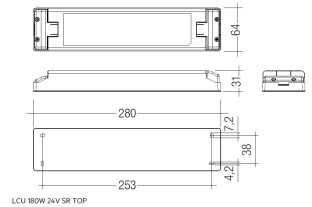

Pictograms

Dimensions

Product dimensions (mm)	10 x 2000 x 2,5
Packing dimensions (mm)	150 x 200 x 4
Net weight (g)	90
Gross weight (Kg)	0,14

Product

Real power (W)	26,4
Real luminous flux (Lm)	2332
Luminous efficiency (Lm/W)	88,3
Beam angle (°)	120
Life time (h)	30000
IP	20
Electrical class insulation	Class 3
Photobiological risk	0 - Exempt
Operating temperature	from -20°C to 35°C
Electrical feeding	24 VDC
Energy efficiency class	A+

Profile covers. (2 units)

Scheme

48/04

With terminals up to 4 mm² section.
To join 5 mm² silicone cable to 13 mm².

Picture

71/LD10024

96W Power supply driver from the Troll family Standard DriverP.

Picture

Scheme

71/LD18024

180W Power supply driver from the
Troll family Standard DriverP

Picture

Scheme

71/LD3524

35W Power supply driver from the
Troll family Standard DriverP.

Picture