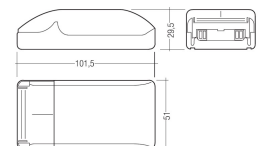

73/DLP

Light dimming controller 12-24V.
On/Off Push, Dali, 0-10V, 1-10V.
(Master)