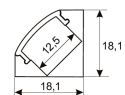

Pictograms

Dimensions

Product dimensions (mm)	10 x 2000 x 2,5
Packing dimensions (mm)	150 x 200 x 4
Net weight (g)	90
Gross weight (Kg)	0,14

Product

Real power (W)	26,4
Real luminous flux (Lm)	2332
Luminous efficiency (Lm/W)	88,3
Beam angle (°)	120
Life time (h)	30000
IP	20
Electrical class insulation	Class 3
Photobiological risk	0 - Exempt
Operating temperature	from -20°C to 35°C
Electrical feeding	24 VDC
Energy efficiency class	A+

2 m length surface profile set.
Includes: Anodized aluminium profile (Alu6063-T5) + PC clear diffuser + Installation clips + End caps.

Scheme

11.7890.0032.20

2 m length 45° surface profile set.
Includes: Anodized aluminium profile
(Alu6063-T5) + PC clear diffuser +
Installation clips + End caps.

Scheme

11.7890.1012.20

2 m length recessed profile set.
Includes: Anodized aluminium profile
(Alu6063-T5) + PC opal diffuser +
Installation clips + End caps

Scheme

11.7890.1022.20

2 m length surface profile set.
Includes: Anodized aluminium profile
(Alu6063-T5) + PC opal diffuser +
Installation clips + End caps.

Scheme

11.7890.1032.20

2 m length 45° surface profile set.
Includes: Anodized aluminium profile
(Alu6063-T5) + PC opal diffuser +
Installation clips + End caps.

Scheme

478/33

Upper fastening staples. (1 unit)