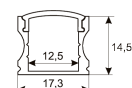

Pictograms

Dimensions

Product dimensions (mm)	10 x 2000 x 2,5
Packing dimensions (mm)	150 x 200 x 4
Net weight (g)	90
Gross weight (Kg)	0,14

Product

Real power (W)	26,4
Real luminous flux (Lm)	2332
Luminous efficiency (Lm/W)	88,3
Beam angle (°)	120
Life time (h)	30000
IP	20
Electrical class insulation	Class 3
Photobiological risk	0 - Exempt
Operating temperature	from -20°C to 35°C
Electrical feeding	24 VDC
Energy efficiency class	A+

Accessories

11.7890.0012.20	2 m length recessed profile set. Includes: Anodized aluminium profile (Alu6063-T5) + PC clear diffuser + Installation clips + End caps
-----------------	---

Scheme

11.7890.0022.20

2 m length surface profile set.
Includes: Anodized aluminium profile (Alu6063-T5) + PC clear diffuser + Installation clips + End caps.

Scheme

11.7890.0032.20

2 m length 45° surface profile set.
Includes: Anodized aluminium profile
(Alu6063-T5) + PC clear diffuser +
Installation clips + End caps.