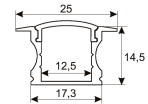

Pictograms

Dimensions

Product dimensions (mm)	10 x 2000 x 2,5
Packing dimensions (mm)	150 x 200 x 4
Net weight (g)	90
Gross weight (Kg)	0,14

Product

Real power (W)	26,4
Real luminous flux (Lm)	2332
Luminous efficiency (Lm/W)	88,3
Beam angle (°)	120
Life time (h)	30000
IP	20
Electrical class insulation	Class 3
Photobiological risk	0 - Exempt
Operating temperature	from -20°C to 35°C
Electrical feeding	24 VDC
Energy efficiency class	A+

2 m length surface profile set.
Includes: Anodized aluminium profile (Alu6063-T5) + PC clear diffuser + Installation clips + End caps.

Scheme

11.7890.0032.20

2 m length 45° surface profile set.
Includes: Anodized aluminium profile
(Alu6063-T5) + PC clear diffuser +
Installation clips + End caps.

Scheme

11.7890.1012.20

2 m length recessed profile set.
Includes: Anodized aluminium profile
(Alu6063-T5) + PC opal diffuser +
Installation clips + End caps

Scheme

11.7890.1022.20

2 m length surface profile set.
Includes: Anodized aluminium profile
(Alu6063-T5) + PC opal diffuser +
Installation clips + End caps.