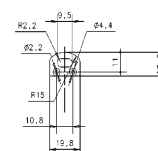

Pictograms

Dimensions

Product dimensions (mm)	10 x 2000 x 2,5
Packing dimensions (mm)	150 x 200 x 4
Net weight (g)	90
Gross weight (Kg)	0,14

Product

Real power (W)	26,4
Real luminous flux (Lm)	2332
Luminous efficiency (Lm/W)	88,3
Beam angle (°)	120
Life time (h)	30000
IP	20
Electrical class insulation	Class 3
Photobiological risk	0 - Exempt
Operating temperature	from -20°C to 35°C
Electrical feeding	24 VDC
Energy efficiency class	A+

Scheme

478/C200/00

Transparent cover.

Scheme

478/P200/21

Aluminium profile.

Scheme

478/T/21

Profile covers. (2 units)

Scheme

48/04

With terminals up to 4 mm² section.
To join 5 mm² silicone cable to 13 mm².

Picture

71/LD10024

96W Power supply driver from the Troll family Standard DriverP.

Picture