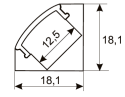

Pictograms

Dimensions

Product dimensions (mm)	10 x 2000 x 2,5
Packing dimensions (mm)	150 x 200 x 4
Net weight (g)	90
Gross weight (Kg)	0,14

Product

Real power (W)	26,4
Real luminous flux (Lm)	2332
Luminous efficiency (Lm/W)	88,3
Beam angle (°)	120
Life time (h)	30000
IP	20
Electrical class insulation	Class 3
Photobiological risk	0 - Exempt
Operating temperature	from -20°C to 35°C
Electrical feeding	24 VDC
Energy efficiency class	A+

2 m length surface profile set.
Includes: Anodized aluminium profile (Alu6063-T5) + PC clear diffuser + Installation clips + End caps.

Scheme

11.7890.0032.20

2 m length 45° surface profile set.
Includes: Anodized aluminium profile
(Alu6063-T5) + PC clear diffuser +
Installation clips + End caps.

Scheme

11.7890.1012.20

2 m length recessed profile set.
Includes: Anodized aluminium profile
(Alu6063-T5) + PC opal diffuser +
Installation clips + End caps

Scheme

11.7890.1022.20

2 m length surface profile set.
Includes: Anodized aluminium profile
(Alu6063-T5) + PC opal diffuser +
Installation clips + End caps.