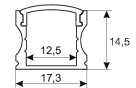

Pictograms

Dimensions

Product dimensions (mm)	10 x 2000 x 2,5
Packing dimensions (mm)	150 x 200 x 4
Net weight (g)	90
Gross weight (Kg)	0,14

Product

Real power (W)	26,4
Real luminous flux (Lm)	2332
Luminous efficiency (Lm/W)	88,3
Beam angle (°)	120
Life time (h)	30000
IP	20
Electrical class insulation	Class 3
Photobiological risk	0 - Exempt
Operating temperature	from -20°C to 35°C
Electrical feeding	24 VDC
Energy efficiency class	A+

2 m length surface profile set.
Includes: Anodized aluminium profile (Alu6063-T5) + PC clear diffuser + Installation clips + End caps.

Scheme

11.7890.0032.20

2 m length 45° surface profile set.
Includes: Anodized aluminium profile
(Alu6063-T5) + PC clear diffuser +
Installation clips + End caps.

Scheme

11.7890.1012.20

2 m length recessed profile set.
Includes: Anodized aluminium profile
(Alu6063-T5) + PC opal diffuser +
Installation clips + End caps

Scheme

11.7890.1022.20

2 m length surface profile set.
Includes: Anodized aluminium profile
(Alu6063-T5) + PC opal diffuser +
Installation clips + End caps.

Scheme

11.7890.1032.20

2 m length 45° surface profile set.
Includes: Anodized aluminium profile
(Alu6063-T5) + PC opal diffuser +
Installation clips + End caps.

Scheme

478/33

Upper fastening staples. (1 unit)