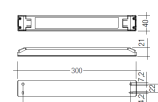

Scheme

478/P200/21

Aluminium profile.

Scheme

478/T/21

Profile covers. (2 units)

Scheme

48/04

With terminals up to 4 mm² section.
To join 5 mm² silicone cable to 13 mm².

Picture

71/LD10024

96W Power supply driver from the Troll family Standard DriverP.

Picture

Scheme