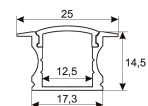

2 m. length high efficiency adhesive flexible LED strip from the TROLL family Flexiled.

DESCRIPTION

2 m. length high efficiency adhesive flexible LED strip from the TROLL family Flexiled setting an advanced and innovative thermal balance system through passive dissipation with stable colour temperature of 4000° K (neutral white) optimised to be used as indoor or outdoor lighting where environmental integration was a relevant requirement such as bathrooms, kitchen furniture, shelves or retro-illumination. Designed for wall or ceiling surface mounted. Luminaire built-in a silicone protection diffuser with an angle beam of 120°. Luminaire sets a 20 W LED source with CRI higher than 85 % and a chromatic dispersion lower than 3 SMCD. Fixture has a luminous flux of 2332 Lm, with an efficiency of 88,3 Lm/W and a total consumption of 26,4 W. The average life for the luminaire is 30000 h (stabilised at a minimum flux of 70 % from the original). Luminaire is fed at 220-240V; 50/60 Hz. and needs a constant power auxiliary gear.

Item code	11.7890.2484.02
Product type	IN
Category	Surface Linears
Family	Led Profile
Subfamily	Flexiled
Materials	Luminaire built in clear silicone UV protected.
Optical system	Luminaire built-in a silicone protection diffuser.
Installation instructions	Luminaire designed for wall or ceiling surface mounted.

Pictograms

Dimensions

Product dimensions (mm)	10 x 2000 x 2,5
Packing dimensions (mm)	150 x 200 x 4
Net weight (g)	90
Gross weight (Kg)	0,14

Product

Real power (W)	26,4
Real luminous flux (Lm)	2332
Luminous efficiency (Lm/W)	88,3
Beam angle (°)	120
Life time (h)	30000
IP	20
Electrical class insulation	Class 3
Photobiological risk	0 - Exempt
Operating temperature	from -20°C to 35°C
Electrical feeding	24 VDC
Energy efficiency class	A+