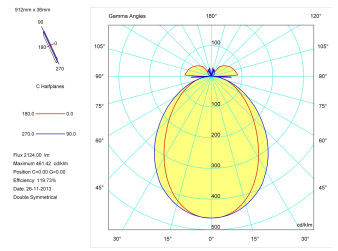

Photometry

Accessories

ALC/138

Aligner for continuous lines.