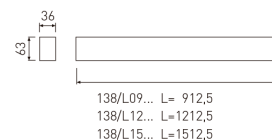

#### Dimensions

Product dimensions (mm)	36 x 912,5 x 63
Packing dimensions (mm)	95 x 1030 x 55
Net weight (g)	1555
Gross weight (Kg)	1,755

#### Scheme

Scheme

**912 mm length minimalist LED linear luminaire for single use or continuous lines construction from the TROLL family Essence.**

#### Product

Real power (W)	29
Real luminous flux (Lm)	2124
Luminous efficiency (Lm/W)	73,2
Beam angle (°)	86
Life time (h)	50000
IP	40
Electrical class insulation	Class 1
Operating temperature	from -20°C to 35°C
Electrical feeding	220..240V, 50/60Hz
Colour	Grey
Energy efficiency class	A