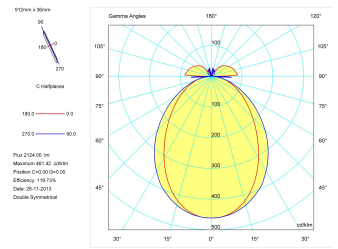

Photometry

Accessories

138/510/33

Suspension with connection - 3 poles.