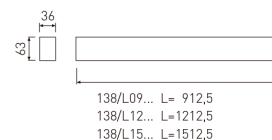

Dimensions

Product dimensions (mm)	36 x 912,5 x 63
Packing dimensions (mm)	95 x 1030 x 55
Net weight (g)	1522
Gross weight (Kg)	1,722

Scheme

Scheme

912 mm length minimalist LED linear luminaire for single use or continuous lines construction from the TROLL family Essence.

DESCRIPTION

912 mm length minimalist LED linear luminaire for single use or continuous lines construction from the TROLL family Essence setting an advanced and innovative thermal balance system through passive dissipation with stable colour temperature of 3000° K (warm white) optimised to be used as general indoor lighting for offices, hospitals commercial areas or residential & contract spaces. Designed for ceiling surface mounted or suspended. Luminaire body built in extruded aluminium finished in white. Luminaire is IP40. Luminaire built-in a Polycarbonate opal diffuser with an angle beam of 85°. Luminaire sets a 28 W LED source with CRI higher than 85 % and a chromatic dispersion lower than 3 SMCD. Fixture has a luminous flux of 2050 Lm, with an efficiency of 71,0 Lm/W and a total consumption of 29 W. The average life for the luminaire is 50000 h (stabilised at a minimum flux of 70 % from the original). Luminaire built-in an auxiliary gear ON/OFF fed at 220-240V; 50/60 Hz.

Pictograms

Product

Real power (W)	29
Real luminous flux (Lm)	2050
Luminous efficiency (Lm/W)	71,0
Beam angle (°)	86
Life time (h)	50000
IP	40
Electrical class insulation	Class 1
Operating temperature	from -20°C to 35°C
Electrical feeding	220..240V, 50/60Hz
Colour	White
Energy efficiency class	A

Control gear

Control gear included	Yes
Control gear	Electronic Control Gear
Factor de potencia	0,98

Light source

Light source included	Yes
Light source	Led
Nominal power (W)	28
Nominal luminous flux (Lm)	3510
Colour temperature (K)	3000
Colour consistency (SDCM)	3
CRI	80